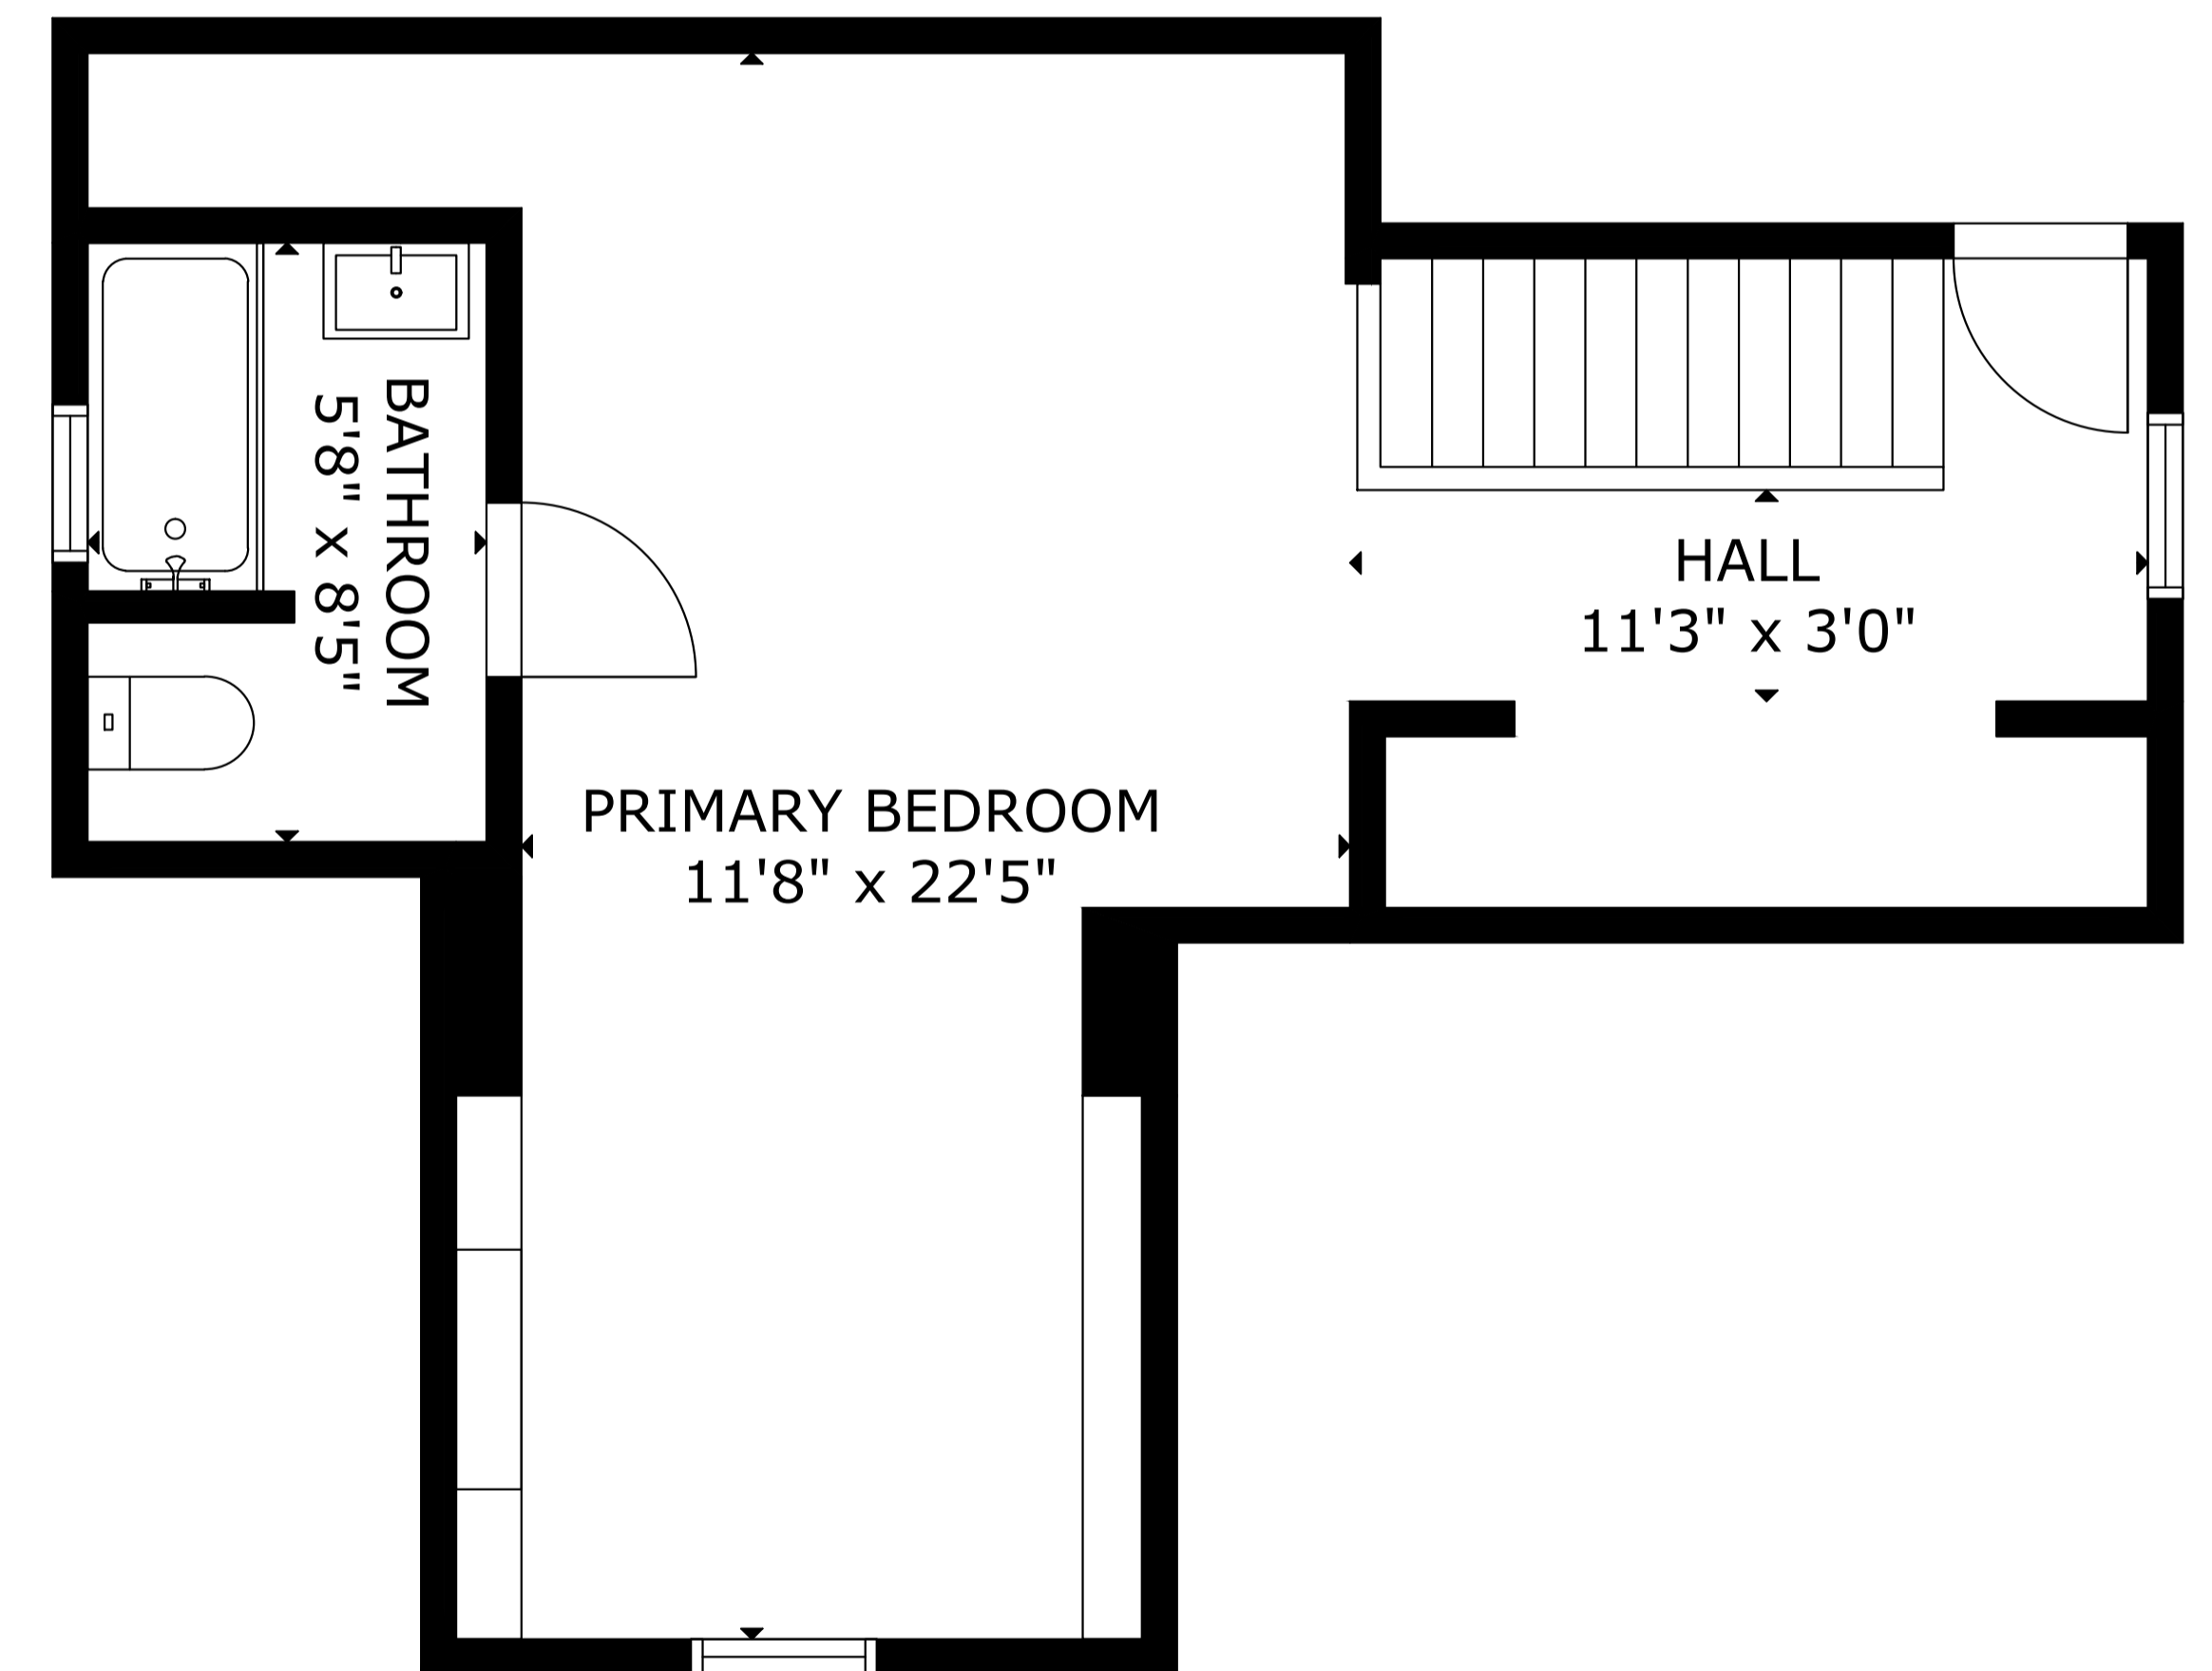

FLOOR 1

FLOOR 2

FLOOR 3

GROSS INTERNAL AREA
 TOTAL: 2029 sq.ft
 FLOOR 1: 674 sq.ft, FLOOR 2: 942 sq.ft, FLOOR 3: 413 sq.ft
 SIZE AND DIMENSIONS ARE APPROXIMATE, ACTUAL MAY VARY