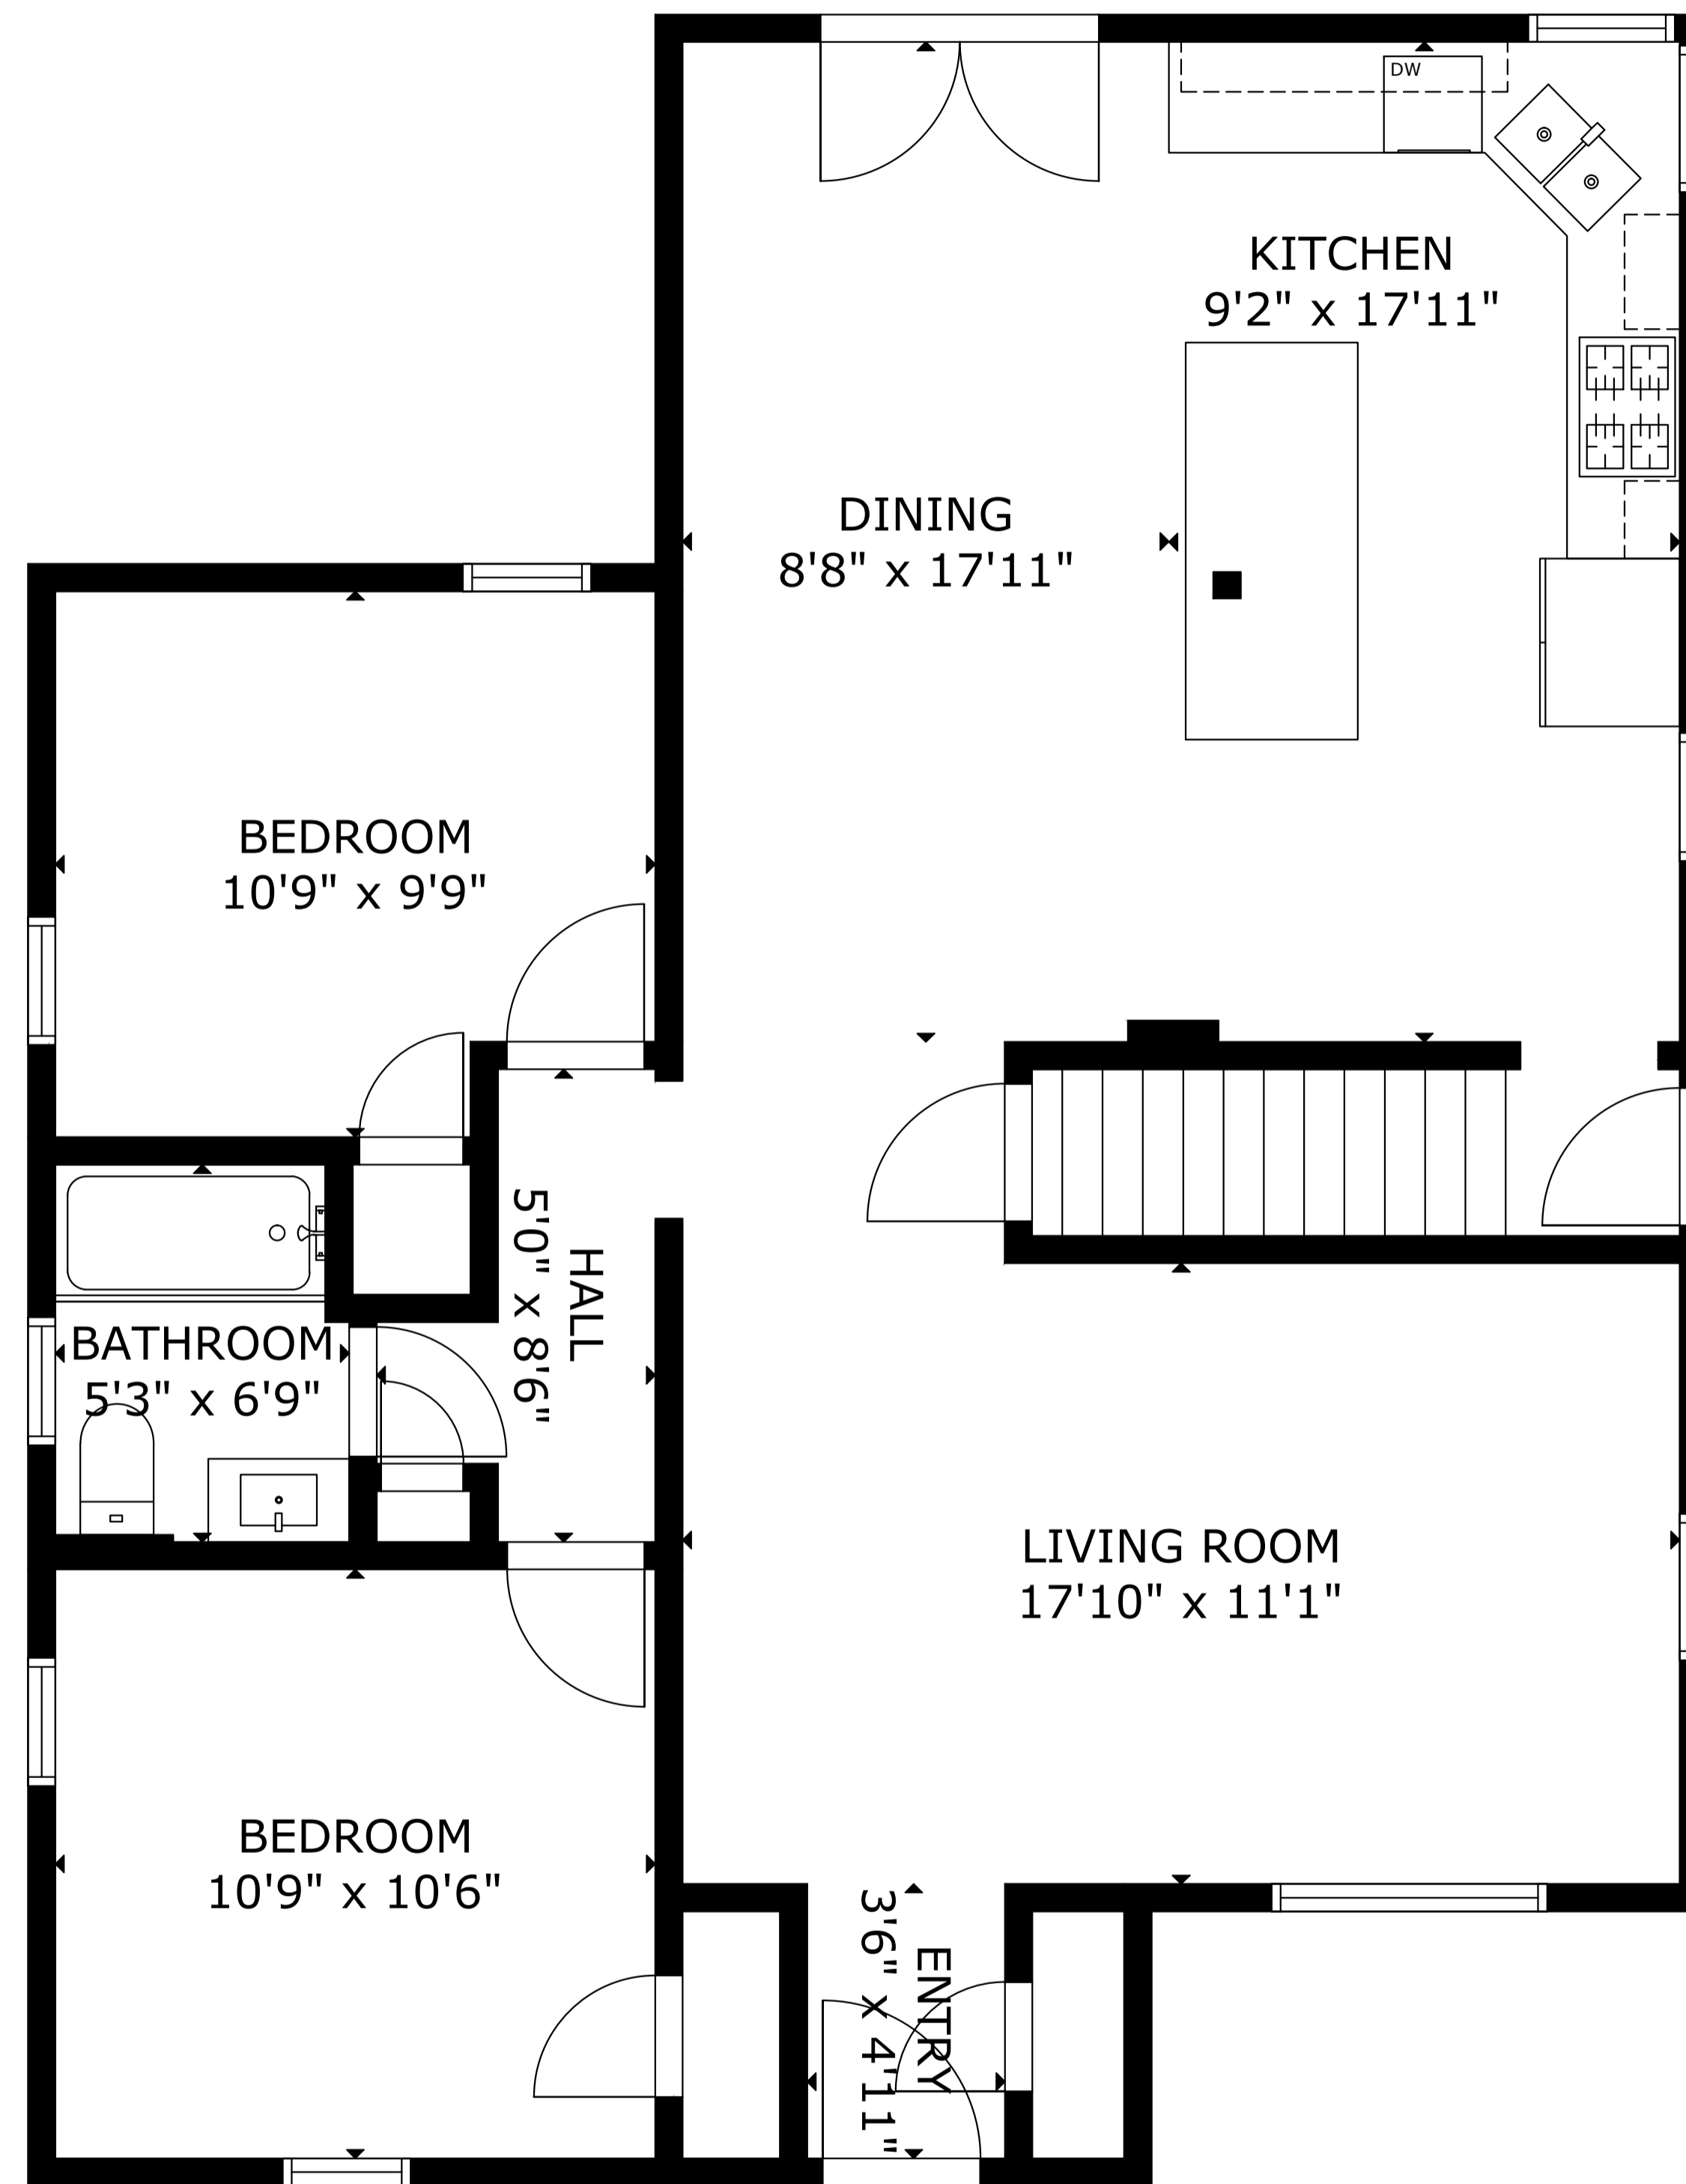

FLOOR 1

FLOOR 2

FLOOR 3

GROSS INTERNAL AREA
 TOTAL: 2029 sq.ft
 FLOOR 1: 674 sq.ft, FLOOR 2: 942 sq.ft, FLOOR 3: 413 sq.ft
 SIZE AND DIMENSIONS ARE APPROXIMATE, ACTUAL MAY VARY